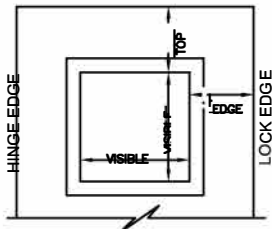

COLOR

POLAR WHITE
MIST GRAY
PRIMER, FOR FIELD
PAINTING

* All colors have a semi-gloss finish

35-3/4" 83-1/8"

DOOR WIDTH DOOR HEIGHT HAND OF DOOR

TOP HINGE CTR. HINGE(S) BTM. HINGE DEVICE C

STANDARD 1/4" GLASS SIZES:

8 x 30 (6-1/2 x 28-1/2 VISIBLE)
12 x 12 (10-1/2 x 10-1/2 VISIBLE)
24 x 30 (22-1/2 x 28-1/2 VISIBLE)

GLAZING TYPE AND THICKNESS:

1/4" LEXAN

GLAZING:

BY TD BY OTHERS

VISION LIGHT

SELECT HAND FOR ACTIVE DOOR:

KEYSIDE