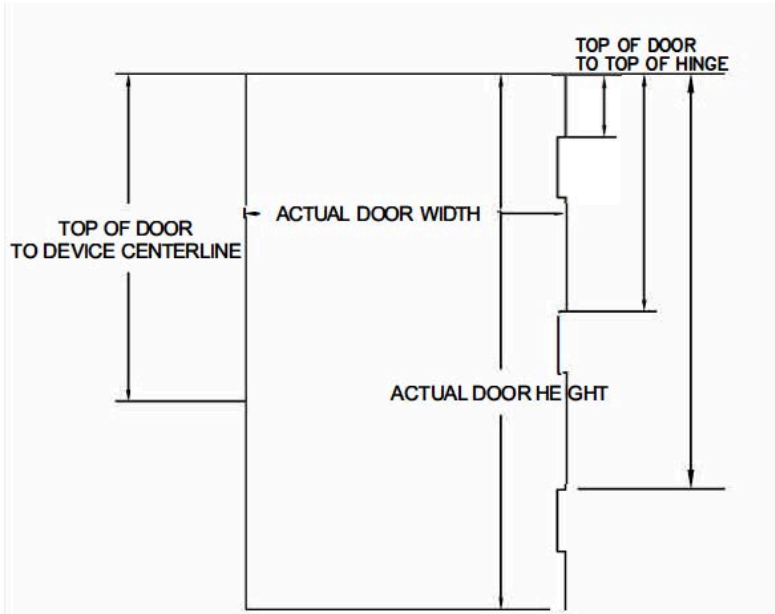

**TIGER DOOR
QUICK SHIP
SINGLE DOOR
ONLY ORDER FORM**

HARDWARE PREPARATIONS

4- 1/2" MORTISE HINGES
OF HINGES: 3 4
STD WEIGHT HEAVY WEIGHT

CYLINDRICAL 161 LOCK
CYLINDRICAL DEADBOLT
NO PILOT HOLES
WITH PILOT HOLES,
TEMPLATE REQUIRED WITH P.O.

MORTISE 86 LOCK
MORTISE EXIT DEVICE
RIM EXIT DEVICE
SVR EXIT DEVICE
W/O FUNCTION HOLES
WITH FUNCTION HOLES,
TEMPLATE REQUIRED WITH P.O.

CLOSER REINFORCEMENT
PUSH/PULL REINFORCEMENT

*MAKE & MODEL REQUIRED

8 x 30 (6-1/2 x 28-1/2 VISIBLE)
12 x 12 (10-1/2 x 10-1/2 VISIBLE)
24 x 30 (22-1/2 x 28-1/2 VISIBLE)

GLAZING TYPE AND THICKNESS:

1/4" LEXAN

GLAZING:

BY TD BY OTHERS

VISION LIGHT

SELECT HAND FOR ACTIVE DOOR:

KEYSIDE