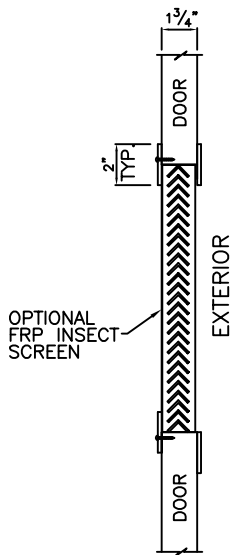

EXTERIOR
(FIXED)

INTERIOR
(REMOVEABLE)

FIBERGLASS FLAT BLADE

EXTERIOR
(FIXED)

INTERIOR
(REMOVEABLE)

FIBERGLASS V BLADE

NOTE: TIGER DOOR STANDARD LOUVER SIZES ARE 12x12, 18x18, 24x24. CUSTOM SIZES ARE AVAILABLE, PLEASE CALL FACTORY FOR DETAILS.

FIBERGLASS LOUVER DETAILS		
DATE	SCALE	
3/20/12	NONE	
DWG NAME	DRAWN BY	
LOUVERS	MDS	