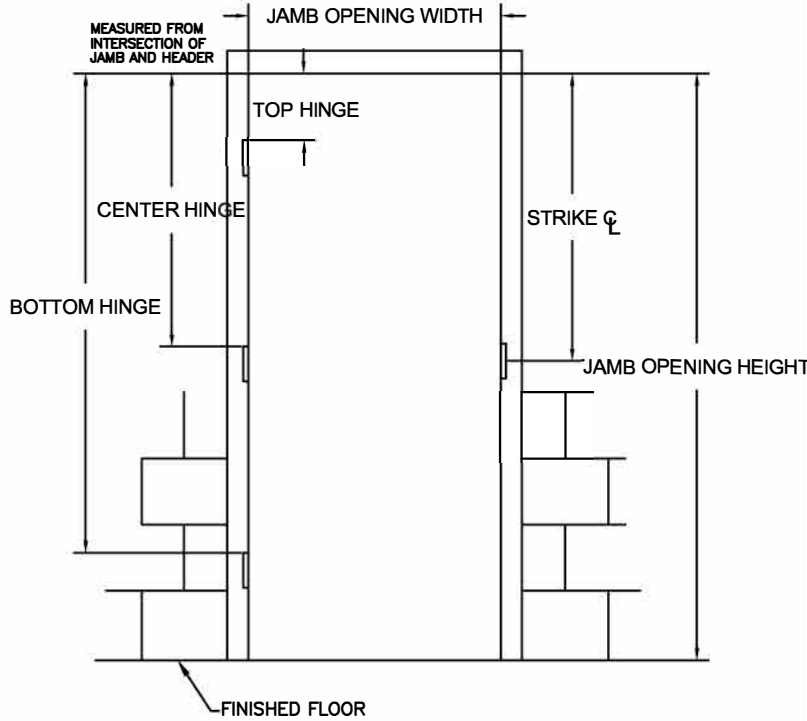

COLOR

- POLAR WHITE
- CASHEW TAN
- MIST GRAY
- PRIMER
- OTHER _____

ROUGH OPENING:
OVERALL FRAME PLUS 1/4" ALL AROUND TO ALLOW FOR FRAME SHIMS.

HARDWARE PREPARATIONS

- 4-1/2" MORTISE HINGES
 - 3 4 5
- 5" MORTISE HINGES
 - 3 4 5
- CONTINUOUS HINGE *
- 4-7/8" ANSI STRIKE
- DEADBOLT STRIKE *
- RIM SURFACE STRIKE
- CLOSER
- SURFACE OH HOLDER/STOP
- CONCEALED OH HOLDER/STOP *
- OTHER *