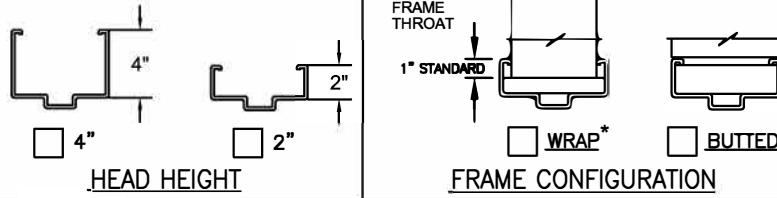

SINGLE FRAME ONLY

CUSTOMER: _____
PROJECT: _____
DOOR MARK: _____

CUSTOMER NOTES: _____
_____
_____

www.tigerdoor.com

5224 FM 802 Brownsville, TX 78521
P: 888.891.4416
E: TigerSales@tigerdoor.com
W: www.tigerdoor.com