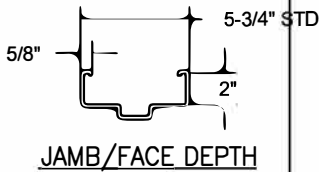

SINGLE FRAME ONLY

CUSTOMER: _____
PROJECT: _____
DOOR MARK: _____

CUSTOMER NOTES: _____
_____
_____

www.tigerdoor.com

5224 FM 802 Brownsville, TX 78521
P: 888.891.4416
E: TigerSales@tigerdoor.com
W: www.tigerdoor.com