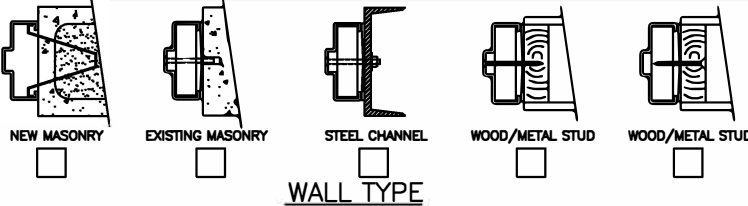

SINGLE FRAME ONLY

CUSTOMER: _____
PROJECT: _____
DOOR MARK: _____

CUSTOMER NOTES: _____
_____
_____

www.tigerdoor.com

5224 FM 802 Brownsville, TX 78521
P: 888.891.4416
E: TigerSales@tigerdoor.com
W: www.tigerdoor.com