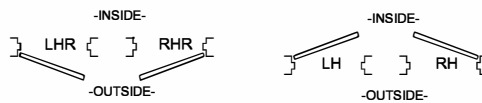

SINGLE FRAME ONLY

CUSTOMER: _____
PROJECT: _____
DOOR MARK: _____

CUSTOMER NOTES: _____
_____
_____

www.tigerdoor.com

5224 FM 802 Brownsville, TX 78521
P: 888.891.4416
E: TigerSales@tigerdoor.com
W: www.tigerdoor.com