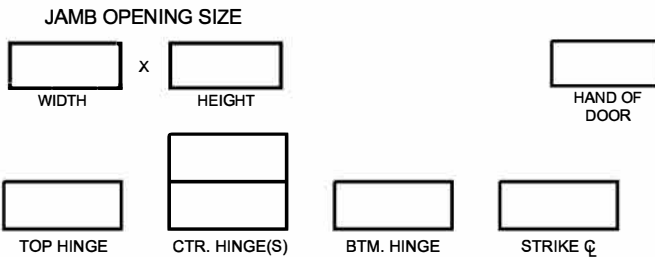

COLOR

- POLAR WHITE
- CASHEW TAN
- MIST GRAY
- PRIMER
- OTHER _____

ROUGH OPENING:
OVERALL FRAME PLUS 1/4" ALL AROUND TO ALLOW FOR FRAME SHIMS.

HARDWARE PREPARATIONS

- 4-1/2" MORTISE HINGES
 - 3 4 5
- 5" MORTISE HINGES
 - 3 4 5
- CONTINUOUS HINGE *
- 4-7/8" ANSI STRIKE
- DEADBOLT STRIKE *
- RIM SURFACE STRIKE
- CLOSER
- SURFACE OH HOLDER/STOP
- CONCEALED OH HOLDER/STOP *
- OTHER *