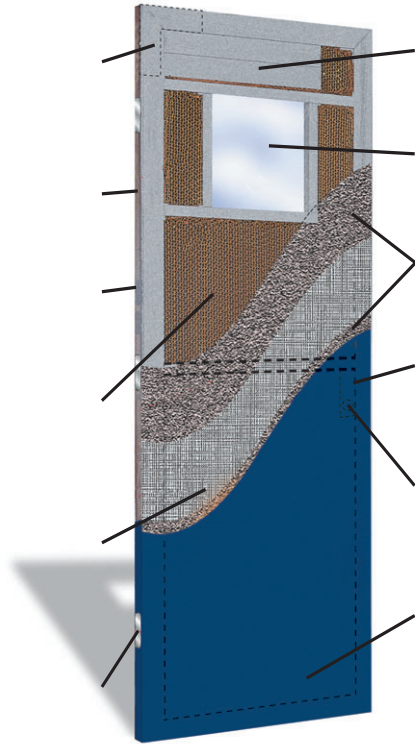

Tiger Door Extreme Duty

Hurricane/Windows

A0633191; NOAA-12: 12345; 2004-09-02: 21:06-21:16; -55: 15: -79: 11: -59: 51: -94: 45; N

*